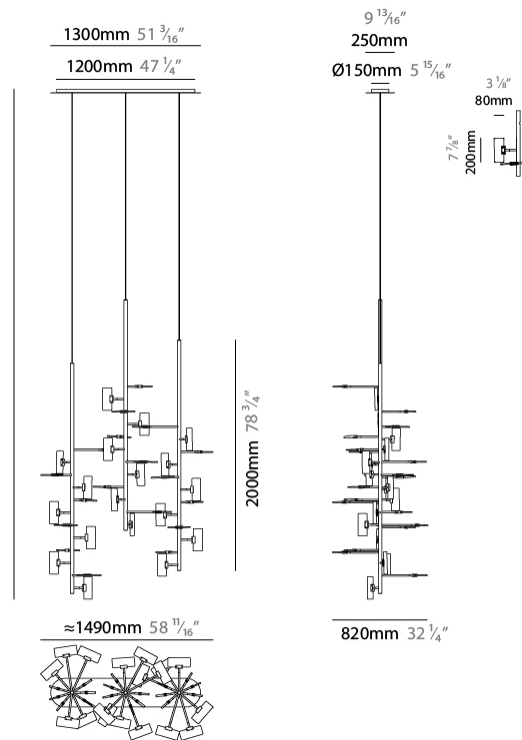

GENERAL

Series: Tree
Partner: Artigja
Division: Design
Installation: Suspension
Product Type: Chandelier
Mounting Location: Ceiling
Light Distribution: Direct / Indirect

PHYSICAL

Shape: Abstract
Length (mm): 1500
Length (in): 59 1/16
Width (mm): 800
Width (in): 31 1/2
Height (mm): 2000
Height (in): 78 3/4
Diffuser: Glass - Clear / Amber / Smoke Gray
Fixture Finish: BBS / BUB / ABR / DRB / DUB / AGD / LBB / DBZ / BBN / PCH / PGO / PBN / WHI / BLK
Accent Finish: CLR / AMB / SMG
Fixture Material: Glass / Metal
Primary Material: Glass

LED

Number of LEDs: 36
Color Temperature (°K): 2700 / 3000 / 4000
Nominal Lumen (lm): 36900 / 37200 / 41040
Lamp Life (hrs): 50000

OPTICAL

RATINGS AND CERTIFICATIONS

Certified By: Certified for North American Standards
IP rating: IP20

GENERAL

Series: Tree
Partner: Artigja
Division: Design
Installation: Suspension
Product Type: Chandelier
Mounting Location: Ceiling
Light Distribution: Direct / Indirect

PHYSICAL

Shape: Abstract
Length (mm): 1550
Length (in): 59 ⁷ / ₁₆
Width (mm): 1450
Width (in): 61
Height (mm): 1000
Height (in): 39 ³ / ₈
Diffuser: Glass - Clear / Amber / Smoke Gray
Fixture Finish: BBS / BUB / ABR / DRB / DUB / AGD / LBB / DBZ / BBN / PCH / PGO / PBN / WHI / BLK
Accent Finish: CLR / AMB / SMG
Fixture Material: Glass / Metal
Primary Material: Glass