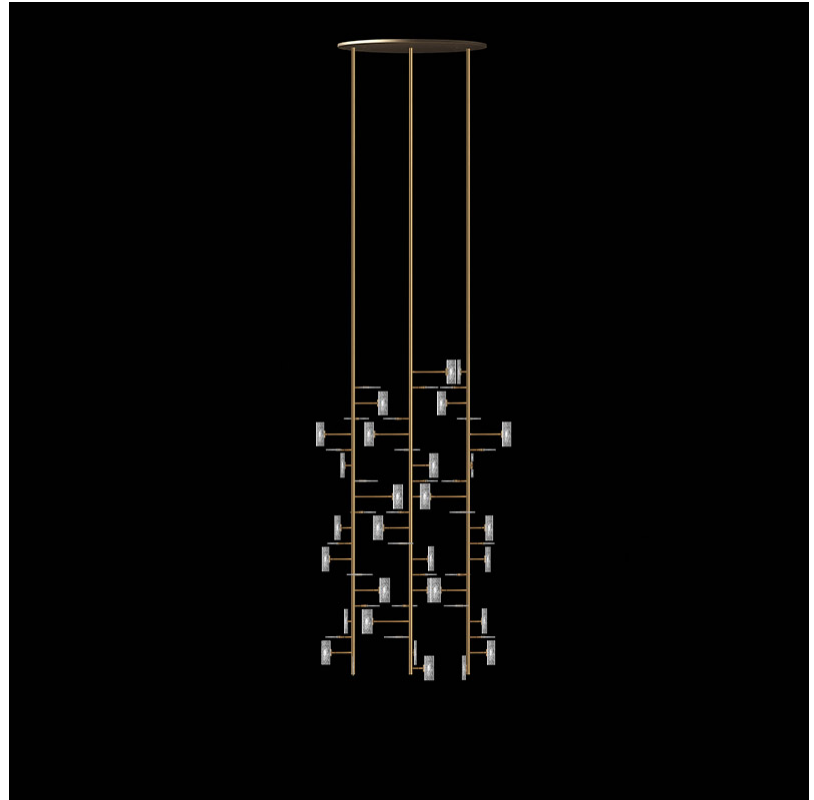

PROJECT	_____
TYPE	_____
SPECIFIER	_____
QUANTITY	_____
DATE	_____

TREE SUSPENSION

D182002-

base number	Color	Finish	Finish
	Temperature	Options	Options

1. To build a product code in our configurator select the specify button on the base model # product page
2. To build a manual product code on this datasheet choose from the options listed below in blue font and add the suffix to the base model #

GENERAL

Series: Tree
Partner: Artigja
Division: Design
Installation: Suspension
Product Type: Chandelier
Mounting Location: Ceiling
Light Distribution: Direct / Indirect

PHYSICAL

Shape: Abstract
Length (mm): 1700
Length (in): 66 ¹⁵/₁₆
Width (mm): 800
Width (in): 31 ¹/₂
Height (mm): 2000
Height (in): 78 ³/₄
Diffuser: Glass - Clear / Amber / Smoke Gray
Fixture Finish: BBS / BUB / ABR / DRB / DUB / AGD/ LBB / DBZ / BBN / PCH / PGO / PBN / WHI / BLK
Accent Finish: CLR / AMB / SMG
Fixture Material: Glass / Metal
Primary Material: Glass

ELECTRICAL

Lamp Type: LED
Input Wattage (W): 252
Dimming: Dali Dimming / Phase Dimming
Driver Included: Yes
Driver Location: Integrated
Driver Class: Class 2
Input Voltage (V): 120
Output Voltage (V): 12
Upon Request: 0-10V Dimming

LED

Number of LEDs: 60
Color Temperature (°K): 2700 / 3000 / 4000
Nominal Lumen (lm): 22140 / 22320 / 24624
Lamp Life (hrs): 50000

OPTICAL

RATINGS AND CERTIFICATIONS

Certified By: Certified for North American Standards
IP rating: IP20