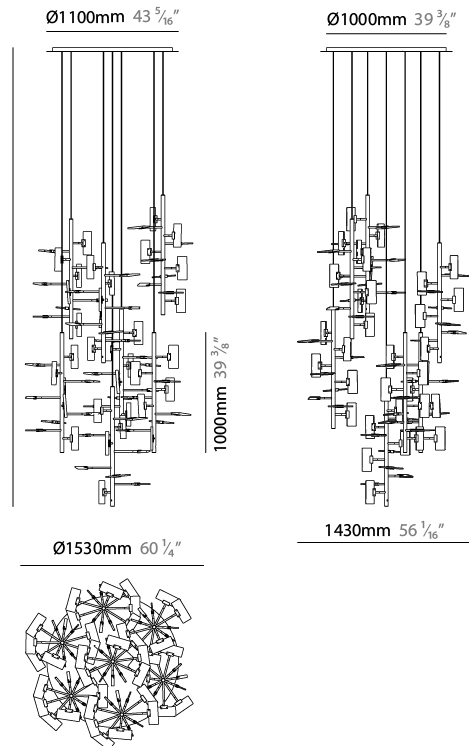

PROJECT	
TYPE	
SPECIFIER	
QUANTITY	
DATE	

TREE SUSPENSION

D181001-

base number	Color	Finish	Finish
	Temperature	Options	Options

1. To build a product code in our configurator select the specify button on the base model # product page
2. To build a manual product code on this datasheet choose from the options listed below in blue font and add the suffix to the base model #

GENERAL

Series: Tree
Partner: Artigja
Division: Design
Installation: Suspension
Product Type: Chandelier
Mounting Location: Ceiling
Light Distribution: Direct / Indirect

PHYSICAL

Shape: Abstract
Length (mm): 1550
Length (in): 59 ⁷/₁₆
Width (mm): 1450
Width (in): 61
Height (mm): 1000
Height (in): 39 ³/₈
Diffuser: Glass - Clear / Amber / Smoke Gray
Fixture Finish: BBS / BUB / ABR / DRB / DUB / AGD / LBB / DBZ / BBN / PCH / PGO / PBN / WHI / BLK
Accent Finish: CLR / AMB / SMG
Fixture Material: Glass / Metal
Primary Material: Glass

ELECTRICAL

Lamp Type: LED
Input Wattage (W): 323.4
Dimming: Dali Dimming / Phase Dimming
Driver Included: Yes
Driver Location: Integrated
Driver Class: Class 2
Input Voltage (V): 120
Output Voltage (V): 12
Upon Request: 0-10V Dimming

LED

Number of LEDs: 77
Color Temperature (°K): 2700 / 3000 / 4000
Nominal Lumen (lm): 47355 / 47740 / 52668
Lamp Life (hrs): 50000

OPTICAL

RATINGS AND CERTIFICATIONS

Certified By: Certified for North American Standards
IP rating: IP20